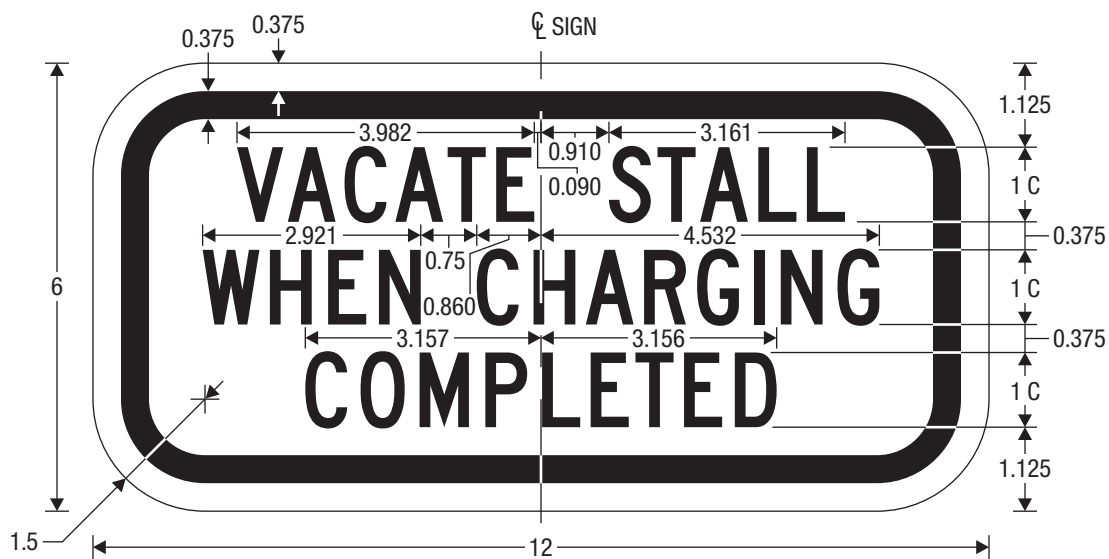

* Reduce character spacing 40%.

** Reduce character spacing 60%.

*** Type D Arrow.

LOWER SECTION

COLORS: LEGEND, BORDER — RED (RETROREFLECTIVE)
 BACKGROUND — WHITE (RETROREFLECTIVE)

R7-113aP

VEHICLE MUST BE PLUGGED IN (Plaque)

R7-113bP

VACATE STALL WHEN CHARGING COMPLETED (Plaque)

COLORS: LEGEND, BORDER — BLACK (RETROREFLECTIVE)
BACKGROUND — WHITE (RETROREFLECTIVE)

R7-114

VEHICLE CHARGING ONLY (TIME LIMIT)

* Optically space numeral.
 ** Type D Arrow.