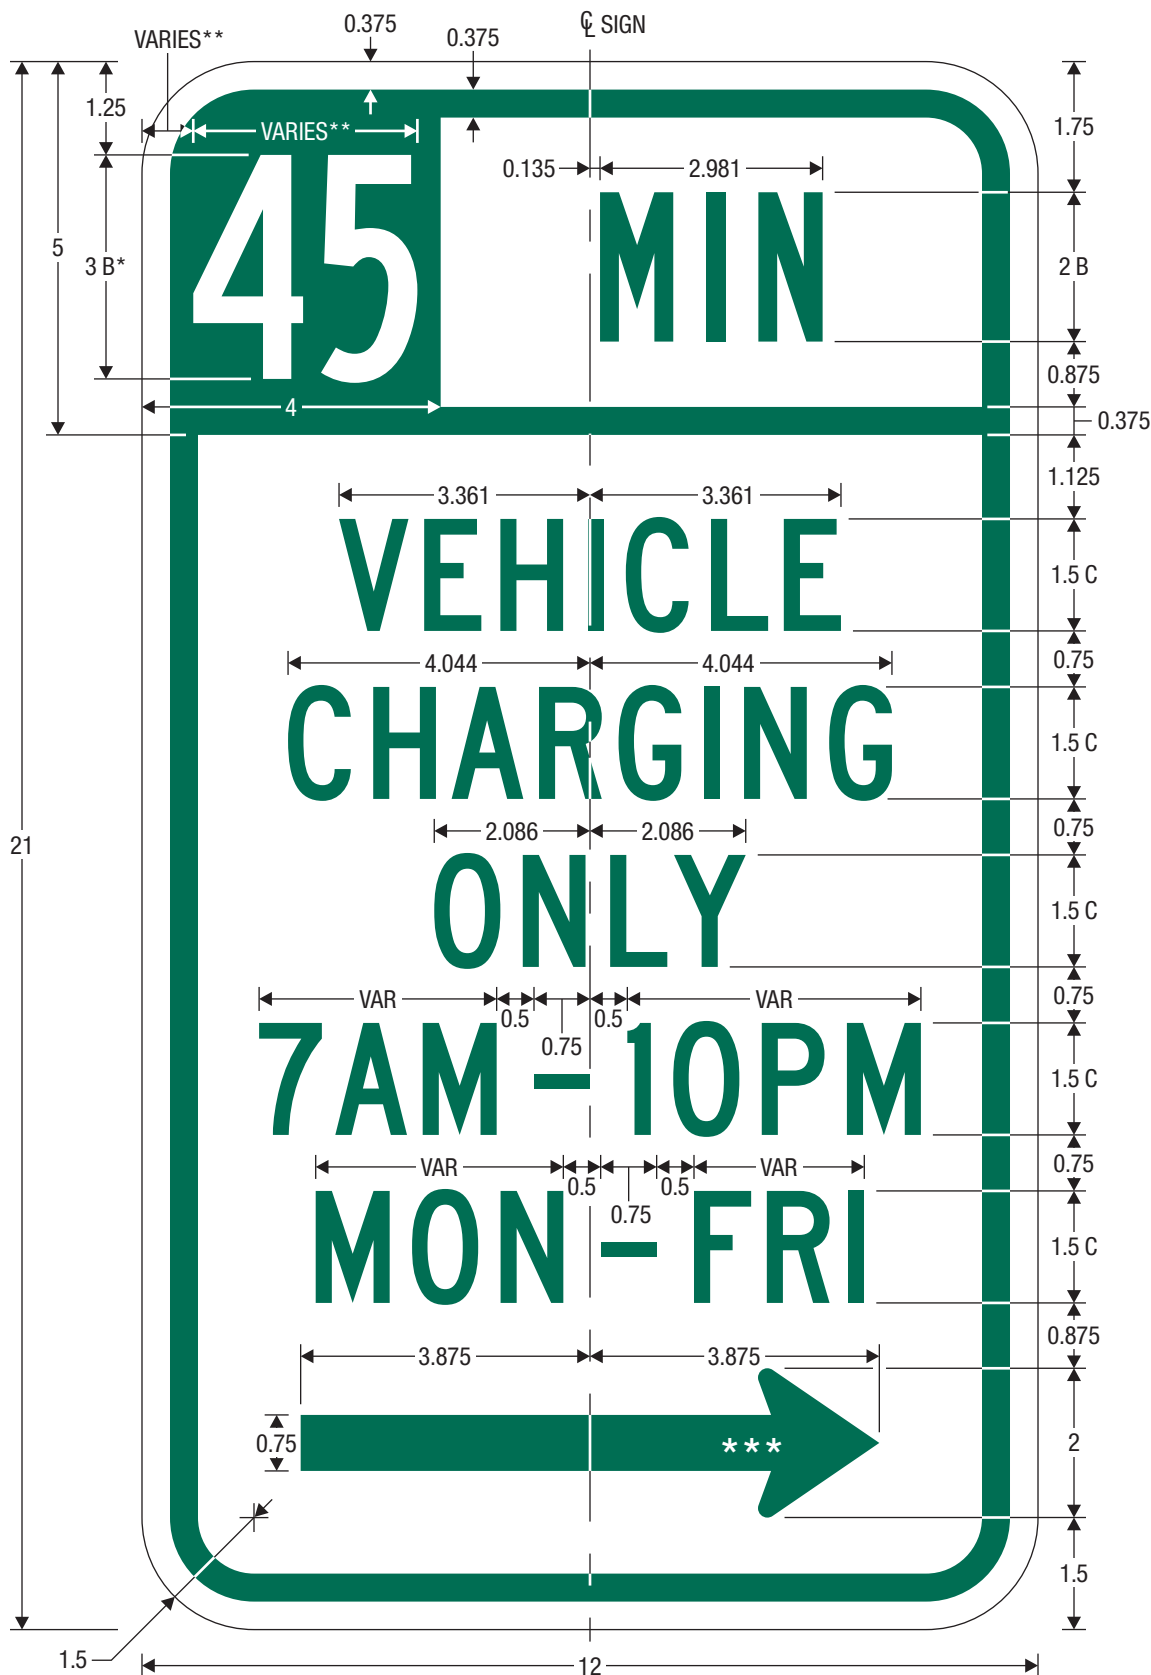

R7-114b

VEHICLE CHARGING ONLY (TIME LIMIT, PART-TIME)

UPPER LEFT SECTION

COLORS: LEGEND, BORDER — WHITE (RETROREFLECTIVE)
BACKGROUND — GREEN (RETROREFLECTIVE)

UPPER RIGHT SECTION

COLORS: LEGEND, BORDER — GREEN (RETROREFLECTIVE)
BACKGROUND — WHITE (RETROREFLECTIVE)

LOWER SECTION

COLORS: LEGEND, BORDER — GREEN (RETROREFLECTIVE)
BACKGROUND — WHITE (RETROREFLECTIVE)

- Reduce character spacing 50%.
- ** Optically space numerals.
- *** Type D Arrow.