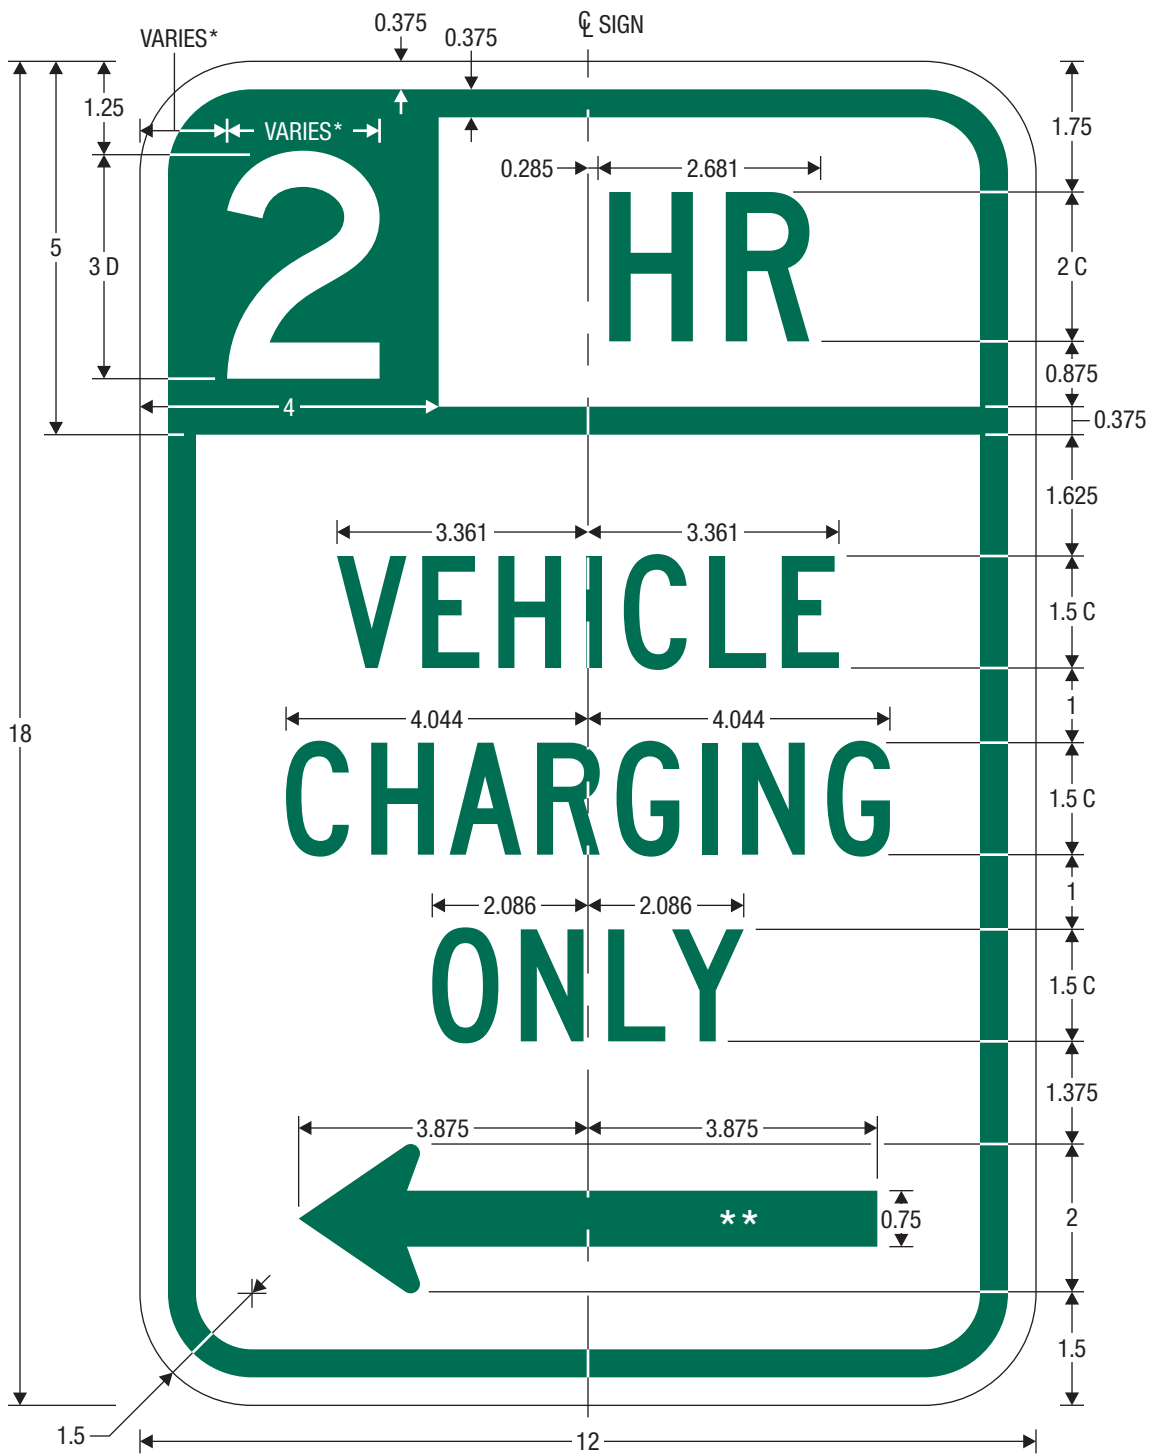

R7-114

VEHICLE CHARGING ONLY (TIME LIMIT)

* Optically space numeral.
** Type D Arrow.

UPPER LEFT SECTION

COLORS: LEGEND, BORDER — WHITE (RETROREFLECTIVE)
BACKGROUND — GREEN (RETROREFLECTIVE)

UPPER RIGHT SECTION

COLORS: LEGEND, BORDER — GREEN (RETROREFLECTIVE)
BACKGROUND — WHITE (RETROREFLECTIVE)

LOWER SECTION

COLORS: LEGEND, BORDER — GREEN (RETROREFLECTIVE)
BACKGROUND — WHITE (RETROREFLECTIVE)