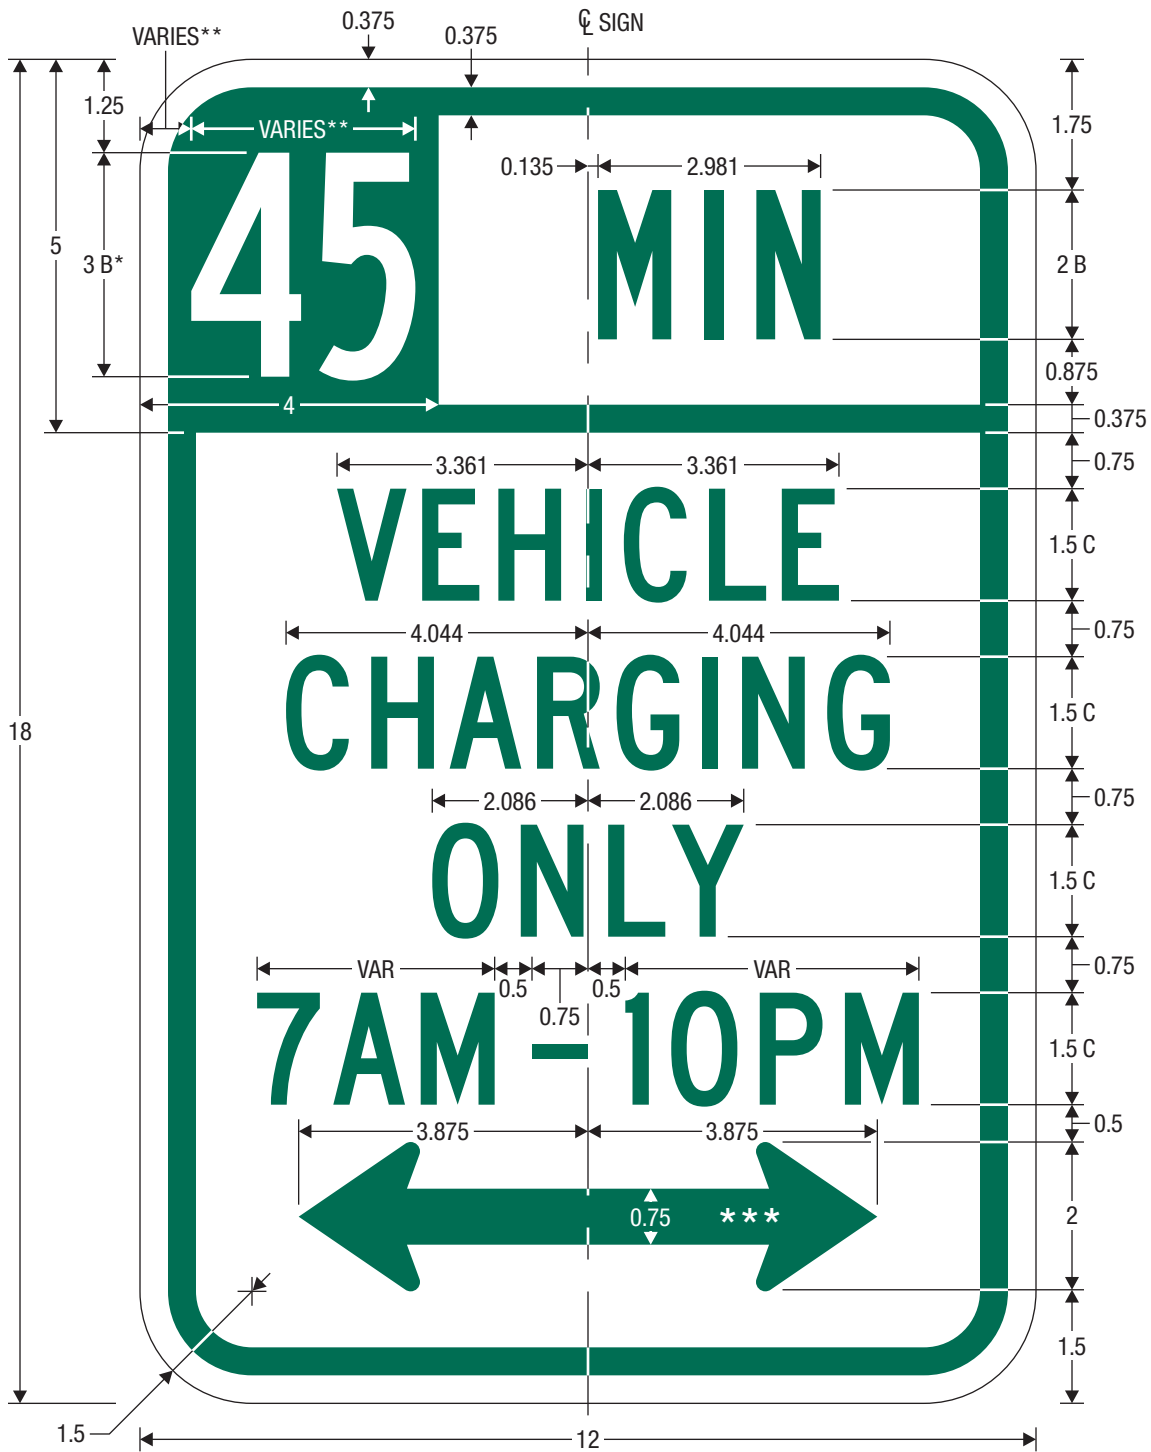

R7-114a

VEHICLE CHARGING ONLY (TIME LIMIT, PART-TIME)

- Reduce character spacing 50%.
- ** Optically space numerals.
- *** Type D Arrow.

UPPER LEFT SECTION

COLORS: LEGEND, BORDER — WHITE (RETROREFLECTIVE)
BACKGROUND — GREEN (RETROREFLECTIVE)

UPPER RIGHT SECTION

COLORS: LEGEND, BORDER — GREEN (RETROREFLECTIVE)
BACKGROUND — WHITE (RETROREFLECTIVE)

LOWER SECTION

COLORS: LEGEND, BORDER — GREEN (RETROREFLECTIVE)
BACKGROUND — WHITE (RETROREFLECTIVE)