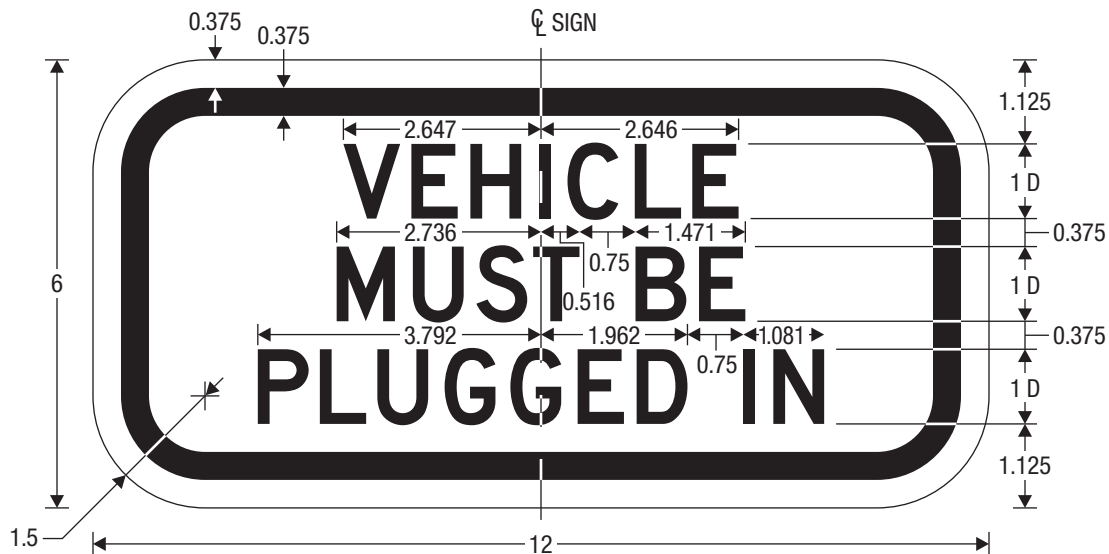

UPPER LEFT SECTION

COLORS: LEGEND, BORDER — WHITE (RETROREFLECTIVE)
 BACKGROUND — RED (RETROREFLECTIVE)

UPPER RIGHT SECTION

COLORS: LEGEND, BORDER — RED (RETROREFLECTIVE)
 BACKGROUND — WHITE (RETROREFLECTIVE)

* Reduce character spacing 40%.

** Reduce character spacing 60%.

*** Type D Arrow.

LOWER SECTION

COLORS: LEGEND, BORDER — RED (RETROREFLECTIVE)
 BACKGROUND — WHITE (RETROREFLECTIVE)

R7-113aP

VEHICLE MUST BE PLUGGED IN (Plaque)