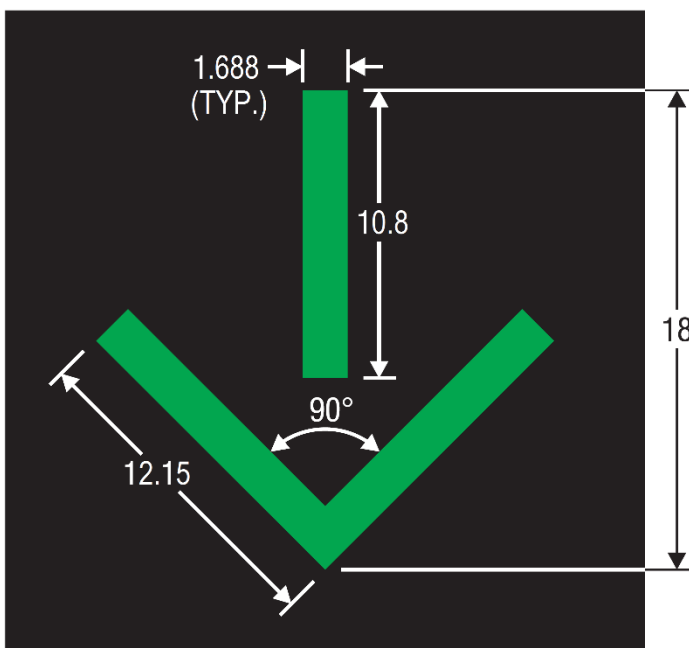

ATTACHMENT

Minimum Sizes* of Overhead Lane-Use Control Signal Indications

COLORS: LEGEND — RED OR YELLOW (ILLUMINATED)
BACKGROUND — BLACK

COLORS: LEGEND — GREEN (ILLUMINATED)
BACKGROUND — BLACK

* Scale proportionally for larger sizes.